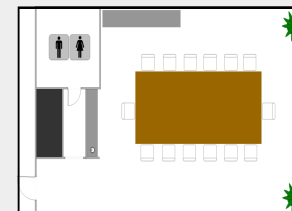

SUNSET LOUNGE

ROOM DESCRIPTION |

Full of character, the Sunset Lounge offers a unique twist within its' intimate setting and is great for late-night entertaining for up to 40 guests.

EXEC. BOARDROOM

BOUGAINVILLE

HIBISCUS

GARDEN BALLROOM

SUITE 205 & 305

POOLSIDE