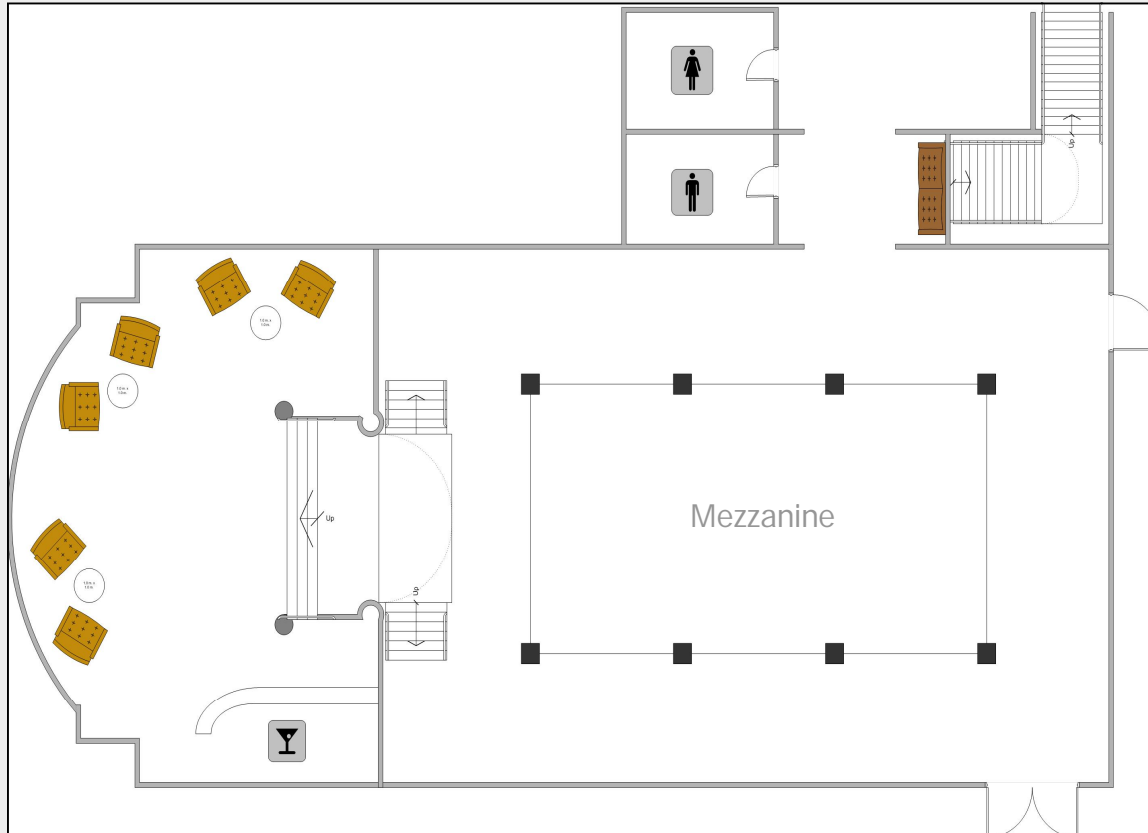

SUNSET LOUNGE

ROOM DESCRIPTION |

Full of character, the Sunset Lounge offers a unique twist within its' intimate setting and is great for late-night entertaining for up to 40 guests.

EXEC. BOARDROOM

BOUGAINVILLE

HIBISCUS

GARDEN BALLROOM

SUITE 205 & 305

POOLSIDE