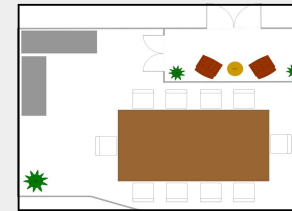

SUNSET LOUNGE

ROOM DESCRIPTION |

Full of character, the Sunset Lounge offers a unique twist within its' intimate setting and is great for late-night entertaining for up to 40 guests.

EXEC. BOARDROOM

BOUGAINVILLE

HIBISCUS

GARDEN BALLROOM

SUITE 205 & 305

POOLSIDE