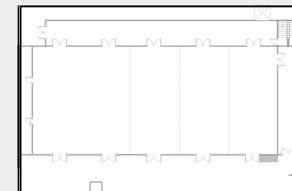

SUNSET LOUNGE

ROOM DESCRIPTION |

Full of character, the Sunset Lounge offers a unique twist within its' intimate setting and is great for late-night entertaining for up to 40 guests.

EXEC. BOARDROOM

BOUGAINVILLE

HIBISCUS

GARDEN BALLROOM

SUITE 205 & 305

POOLSIDE