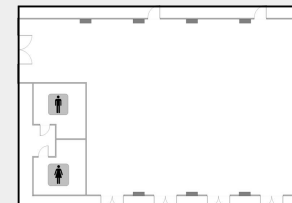

SUNSET LOUNGE

ROOM DESCRIPTION |

Full of character, the Sunset Lounge offers a unique twist within its' intimate setting and is great for late-night entertaining for up to 40 guests.

EXEC. BOARDROOM

BOUGAINVILLE

HIBISCUS

GARDEN BALLROOM

SUITE 205 & 305

POOLSIDE