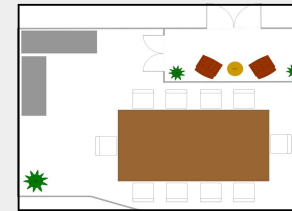

SUITE 205 & 305

ROOM DESCRIPTION |

Perfect for the executive host, Suites 205 and 305 provide large conference table spacing and room set-ups for the ideal business meeting up to 18 guests.

EXEC. BOARDROOM