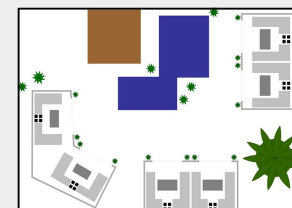

SUITE 205 & 305

ROOM DESCRIPTION |

Perfect for the executive host, Suites 205 and 305 provide large conference table spacing and room set-ups for the ideal business meeting up to 18 guests.

EXEC. BOARDROOM

BOUGAINVILLEA

HIBISCUS

GARDEN BALLROOM

SUNSET LOUNGE

POOLSIDE