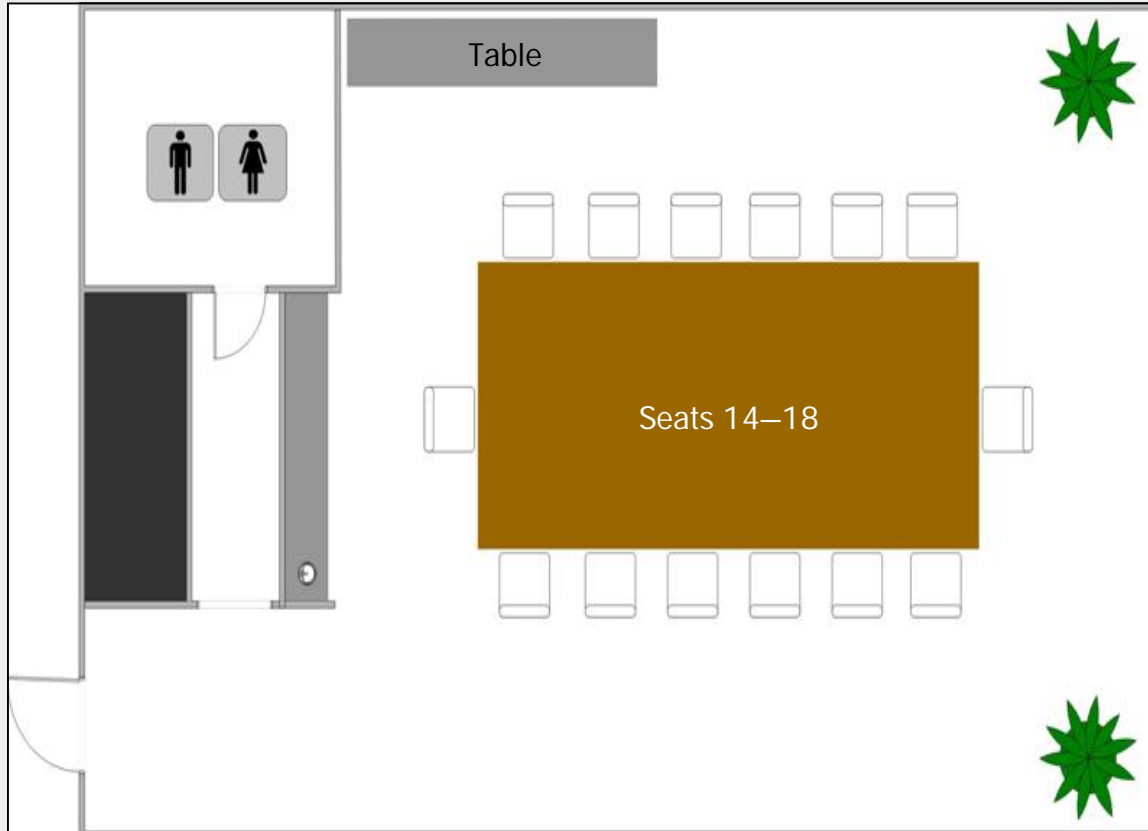

SUITE 205 & 305

ROOM DESCRIPTION |

Perfect for the executive host, Suites 205 and 305 provide large conference table spacing and room set-ups for the ideal business meeting up to 18 guests.

EXEC. BOARDROOM

BOUGAINVILLEA

HIBISCUS

GARDEN BALLROOM

SUNSET LOUNGE

POOLSIDE