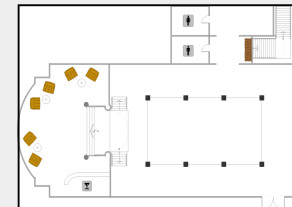

GARDEN BALLROOM

SUNSET LOUNGE