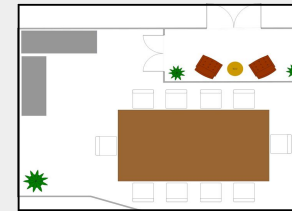

HIBISCUS SUITE

ROOM DESCRIPTION |

Combining ballroom and poolside ambiance, the Hibiscus offers a unique experience for any style of event. Hosting up to 200 guests, we invite you to have a ball.

EXEC. BOARDROOM

BOUGAINVILLEA

GARDEN BALLROOM

SUNSET LOUNGE

SUITE 205 & 305

POOLSIDE