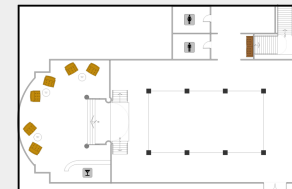

HIBISCUS SUITE

ROOM DESCRIPTION |

Combining ballroom and poolside ambiance, the Hibiscus offers a unique experience for any style of event. Hosting up to 200 guests, we invite you to have a ball.

EXEC. BOARDROOM

BOUGAINVILLEA

GARDEN BALLROOM

SUNSET LOUNGE

SUITE 205 & 305

POOLSIDE