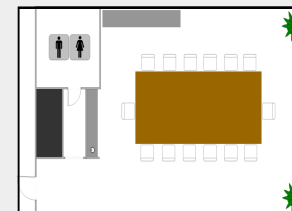

HIBISCUS SUITE

ROOM DESCRIPTION |

Combining ballroom and poolside ambiance, the Hibiscus offers a unique experience for any style of event. Hosting up to 200 guests, we invite you to have a ball.

EXEC. BOARDROOM

BOUGAINVILLEA

GARDEN BALLROOM

SUNSET LOUNGE

SUITE 205 & 305

POOLSIDE