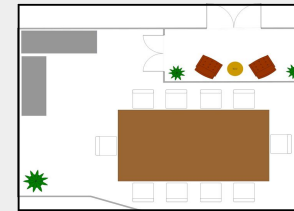

BOUGAINVILLEA

ROOM DESCRIPTION |

Hosting indoor & outdoor events, the Bougainvillea is both private and relaxing. Perfect for the mid-size event, this room is able to host up to 120 guests.

EXEC. BOARDROOM

HISBISCUS

GARDEN BALLROOM

SUNSET LOUNGE

SUITE 205 & 305

POOLSIDE