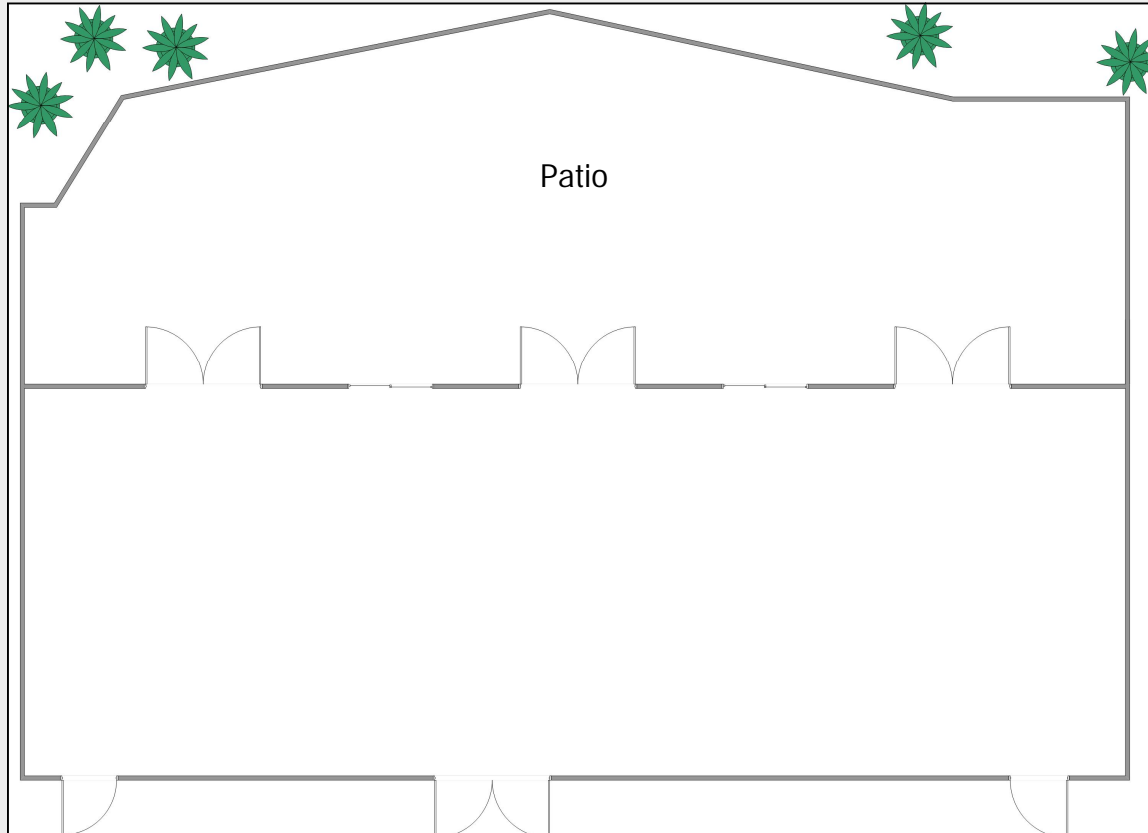

BOUGAINVILLEA

ROOM DESCRIPTION |

Hosting indoor & outdoor events, the Bougainvillea is both private and relaxing. Perfect for the mid-size event, this room is able to host up to 120 guests.

EXEC. BOARDROOM

HISBISCUS

GARDEN BALLROOM

SUNSET LOUNGE

SUITE 205 & 305

POOLSIDE