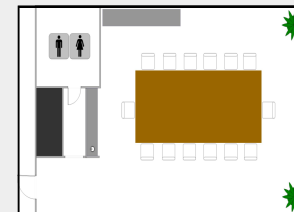

BOUGAINVILLEA

ROOM DESCRIPTION |

Hosting indoor & outdoor events, the Bougainvillea is both private and relaxing. Perfect for the mid-size event, this room is able to host up to 120 guests.

EXEC. BOARDROOM

HISBISCUS

GARDEN BALLROOM

SUNSET LOUNGE

SUITE 205 & 305

POOLSIDE