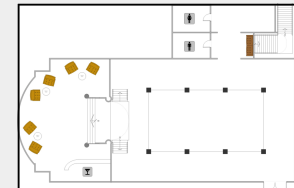

BOUGAINVILLEA

ROOM DESCRIPTION |

Hosting indoor & outdoor events, the Bougainvillea is both private and relaxing. Perfect for the mid-size event, this room is able to host up to 120 guests.

EXEC. BOARDROOM

HISBISCUS

GARDEN BALLROOM

SUNSET LOUNGE

SUITE 205 & 305

POOLSIDE