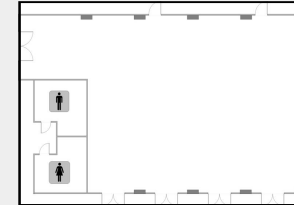

BOUGAINVILLEA

ROOM DESCRIPTION |

Hosting indoor & outdoor events, the Bougainvillea is both private and relaxing. Perfect for the mid-size event, this room is able to host up to 120 guests.

EXEC. BOARDROOM

HISBISCUS

GARDEN BALLROOM

SUNSET LOUNGE

SUITE 205 & 305

POOLSIDE