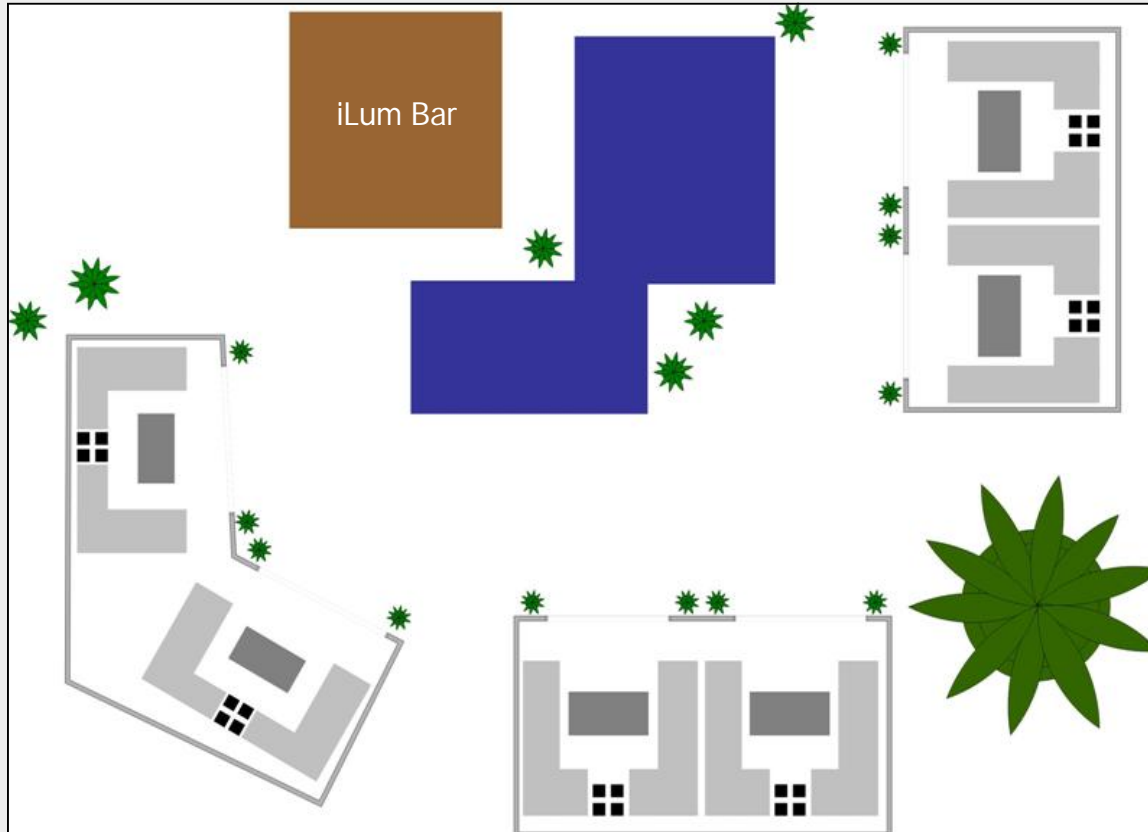

# POOLSIDE

## ROOM DESCRIPTION |

Created to perfection, events and meetings held along the Poolside enjoy both the California weather while nestled within private cabanas and event settings. With the ability to host large groups of guests, this space offers endless opportunity.

EXEC. BOARDROOM

BOUGAINVILLEA

HIBISCUS

GARDEN BALLROOM

SUNSET LOUNGE

SUITE 205 & 305