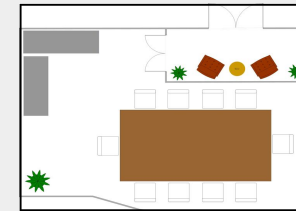

## ROOM DESCRIPTION |

Created to perfection, events and meetings held along the Poolside enjoy both the California weather while nestled within private cabanas and event settings. With the ability to host large groups of guests, this space offers endless opportunity.