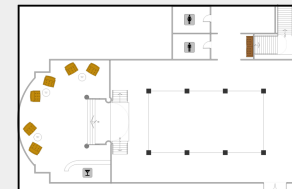

HIBISCUS

SUNSET LOUNGE