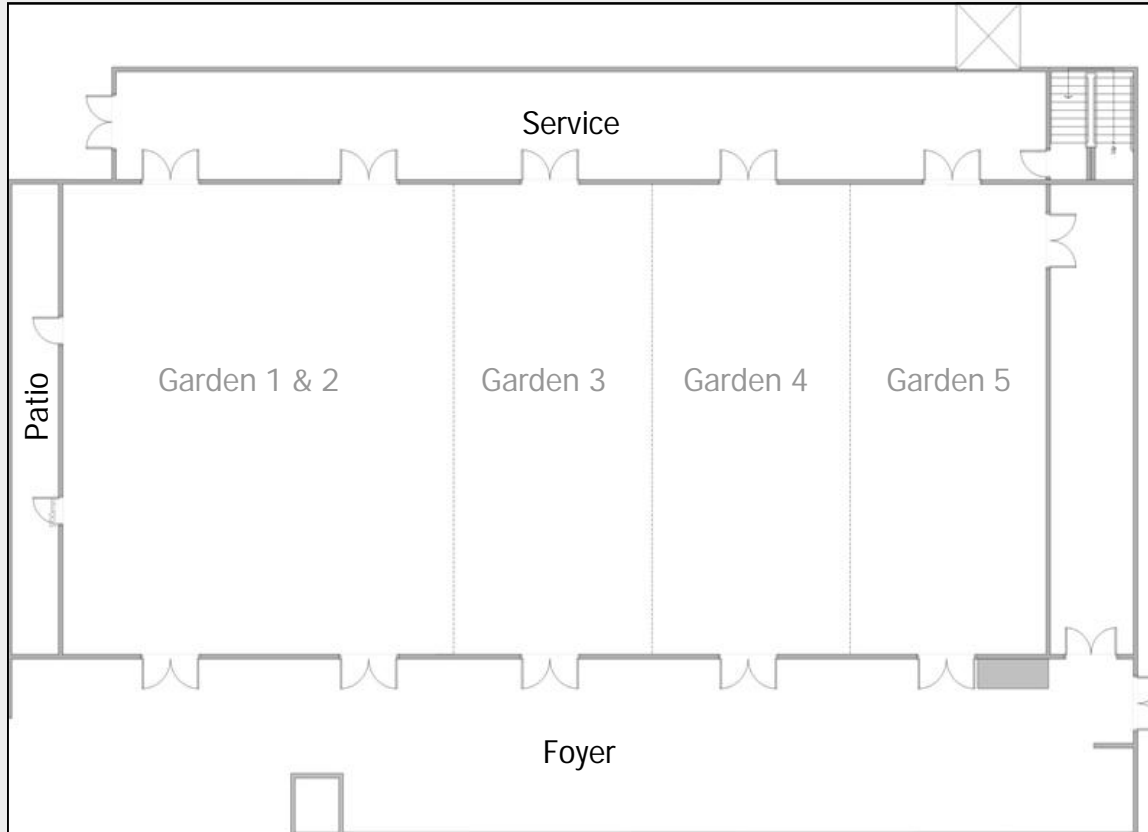

GARDEN BALLROOM

ROOM DESCRIPTION |

Make your grand entrance in the spacious Garden Ballroom. With the ability to host 400 guests and space to create your event, the boundaries are endless.

EXEC. BOARDROOM

BOUGAINVILLEA

HIBISCUS

SUNSET LOUNGE

SUITE 205 & 305

POOLSIDE