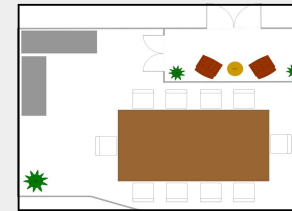

GARDEN BALLROOM

ROOM DESCRIPTION |

Make your grand entrance in the spacious Garden Ballroom. With the ability to host 400 guests and space to create your event, the boundaries are endless.

EXEC. BOARDROOM

BOUGAINVILLEA

HIBISCUS

SUNSET LOUNGE

SUITE 205 & 305

POOLSIDE