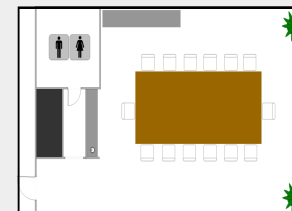

GARDEN BALLROOM

ROOM DESCRIPTION |

Make your grand entrance in the spacious Garden Ballroom. With the ability to host 400 guests and space to create your event, the boundaries are endless.

EXEC. BOARDROOM

BOUGAINVILLEA

HIBISCUS

SUNSET LOUNGE

SUITE 205 & 305

POOLSIDE